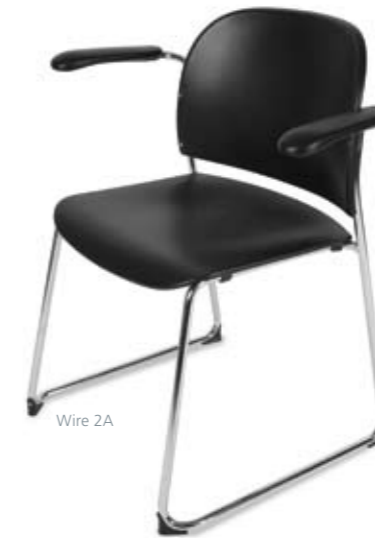

		A	B	C	D	E	F
Sprite 323	Stackable four legged chair in black frame with built-in linking device	£58	£64	£70	£76	£82	£94
Sprite 324A	Stackable four legged chair in black frame with built-in linking device and arms	£74	£78	£84	£90	£96	£110
Sprite 325AWT	Stackable four legged chair in black frame with built-in linking device, arms and nylon writing tablet	£132	£138	£144	£150	£156	£168

Silver or chrome frame, optional extra

Vent

- Can be upholstered
- Built in linking device
- Stackable

		£
Vent	Black plastic seat and back with chrome frame	£74

Wire

- Available with or without arms
- Writing tablet optional
- Available in black, dark grey, light grey, navy blue and bordeaux

Galloway

- Frame available in silver, grey and black
- Two choices of back shape

		A	B	C	D	E	F
Galloway 13	Stackable four legged chair with upholstered seat and back, square frame	£80	£88	£96	£104	£112	£128
Galloway 110 alt back	Stackable four legged chair with upholstered seat and alternative back, square frame	£80	£88	£96	£104	£112	£128