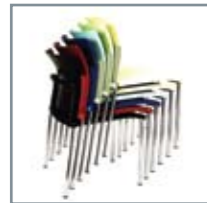

Galloway

- Frame available in silver, grey and black
- Two choices of back shape

		A	B	C	D	E	F
Galloway 13	Stackable four legged chair with upholstered seat and back, square frame	£80	£88	£96	£104	£112	£128
Galloway 110 alt back	Stackable four legged chair with upholstered seat and alternative back, square frame	£80	£88	£96	£104	£112	£128

Frodo

Comfort & Reliability

- Integrated handle in back
- Available in a wide range of colours
- Stackable

	£
Frodo Stackable four legged chair with plastic seat and back and chrome legs	£94

Apollo

Apollo 13C and Apollo 14AC available in chrome, black and silver.
Apollo 4AC in chrome only