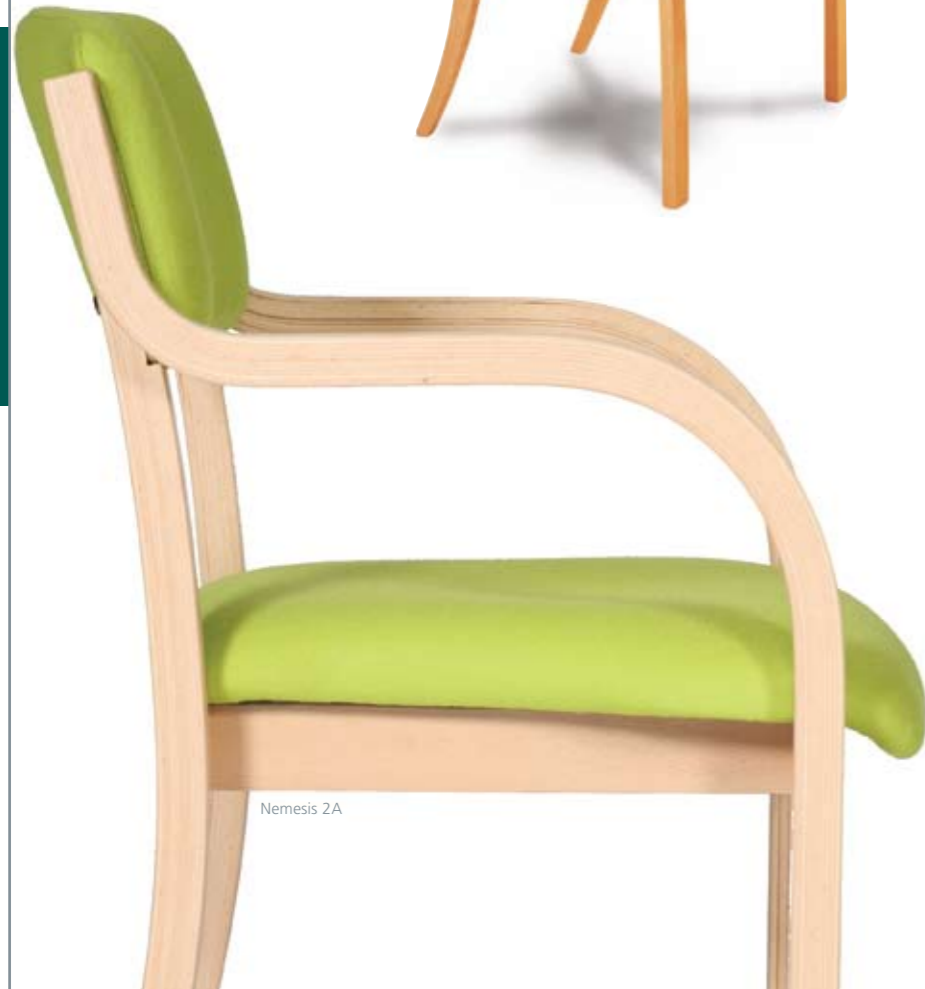

Nemesis

Comfort and style

- Stackable meeting and conference chair
- Superior moulded wood frame

		A	B	C	D	E	F
Nemesis 1	Stackable upholstered boardroom chair no arms	£148	£154	£162	£170	£176	£194
Nemesis 2A	Stackable upholstered boardroom chair with arms	£146	£152	£160	£166	£174	£190
Nemesis 6A	Stackable upholstered boardroom chair with full back and arms	£190	£204	£218	£230	£244	£274