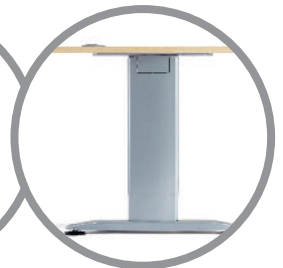

kendra

Modern and stylish desking to create an eye-catching office interior

With its sleek silver cantilever leg complete with adjustable feet, the Kendra desking range has a choice of 5 wood finishes. The 25mm tops feature silver cable ports fitted as standard.

The **Ixon** leg option provides integrated cable management and is height adjustable

options

Code

Rectangular desks

	A x B	
701	1800 x 800	£270
702	1600 x 800	£248
703	1400 x 800	£227
704	1200 x 800	£205
705	1000 x 800	£184
706	800 x 800	£163

Wave desks

	A x B x C	
711L/H	1800 x 800 x 1000	£266
711R/H	1800 x 800 x 1000	£266
712L/H	1600 x 800 x 1000	£245
712R/H	1600 x 800 x 1000	£245
713L/H	1400 x 800 x 1000	£224
713R/H	1400 x 800 x 1000	£224
714L/H	1200 x 800 x 1000	£202
714R/H	1200 x 800 x 1000	£202