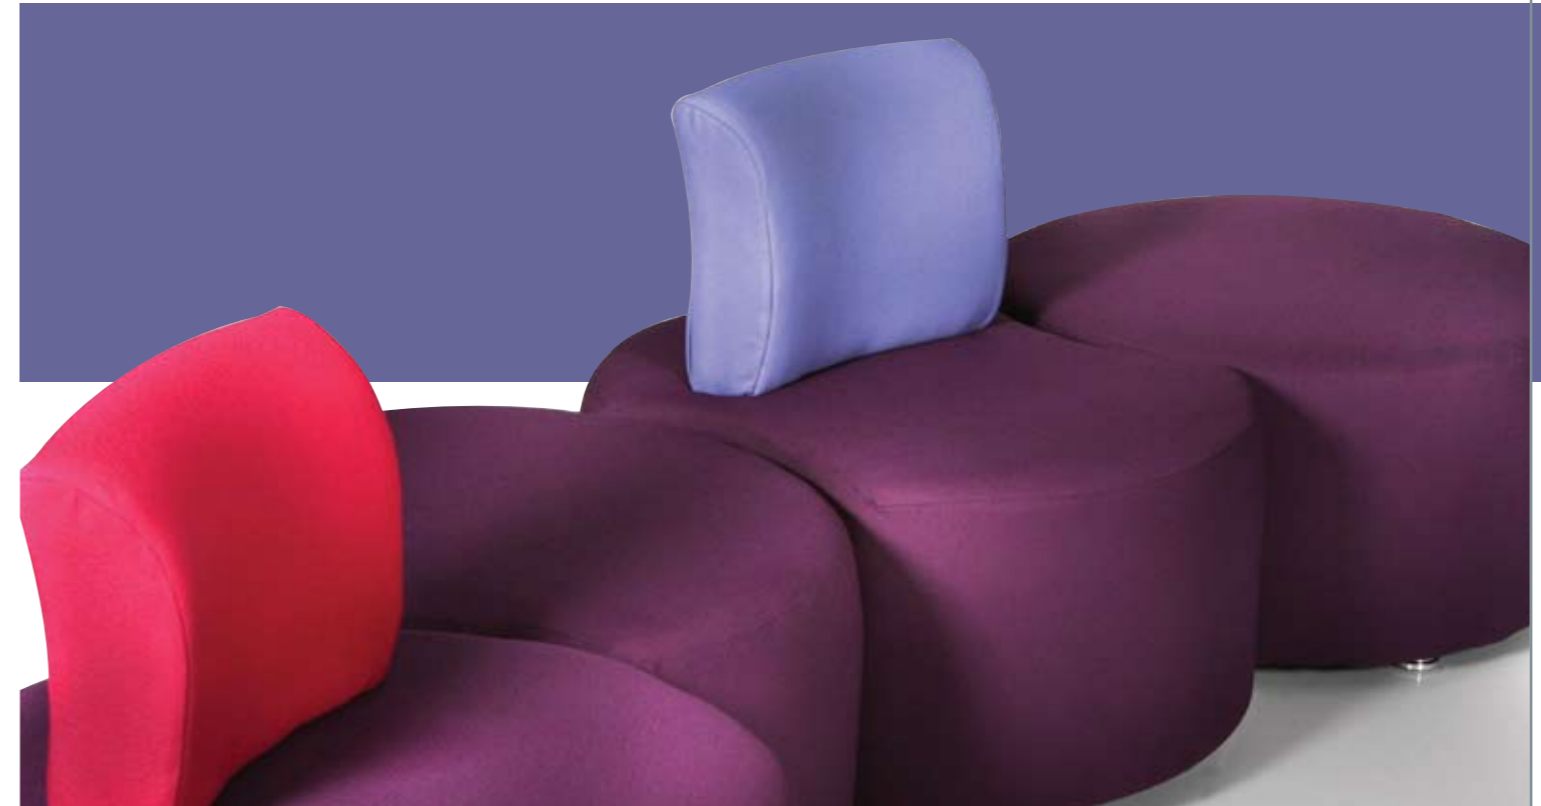

		o/a width	o/a height	o/a depth	A	B	C	D	E	F
Pacific	Modular breakout seating	560	850	700	£242	£268	£294	£320	£346	£404

Fantastically flexible

With endless possible configurations, the Flo range offers the ultimate in flexibility and provides a fantastic solution for receptions and break out areas.

Flo 1

Flo 3

Flo 2

		o/a width	o/a height	o/a depth	A	B	C	D	E	F
Flo 1	Circular chair	800	780	800	£356	£378	£400	£422	£444	£492
Flo 3	Circular pouffe	800	440	800	£298	£318	£338	£360	£380	£426
Flo 5	Circular glass table	800	440	800	£444	£478	£514	£550	£588	£666
Flo 2	Segment chair	570-670	780	800	£356	£378	£400	£422	£444	£492
Flo 4	Segment pouffe	570-670	440	800	£298	£318	£338	£360	£380	426
Flo 6	Segment glass table	570-670	440	800	£496	£532	£568	£604	£640	£720
Flo 7	Curved return pouffe	680	440	800-800	£298	£330	£360	£392	£424	£492
Flo 8	Curved return table	680	440	800-800	£464	£512	£560	£608	£656	£764