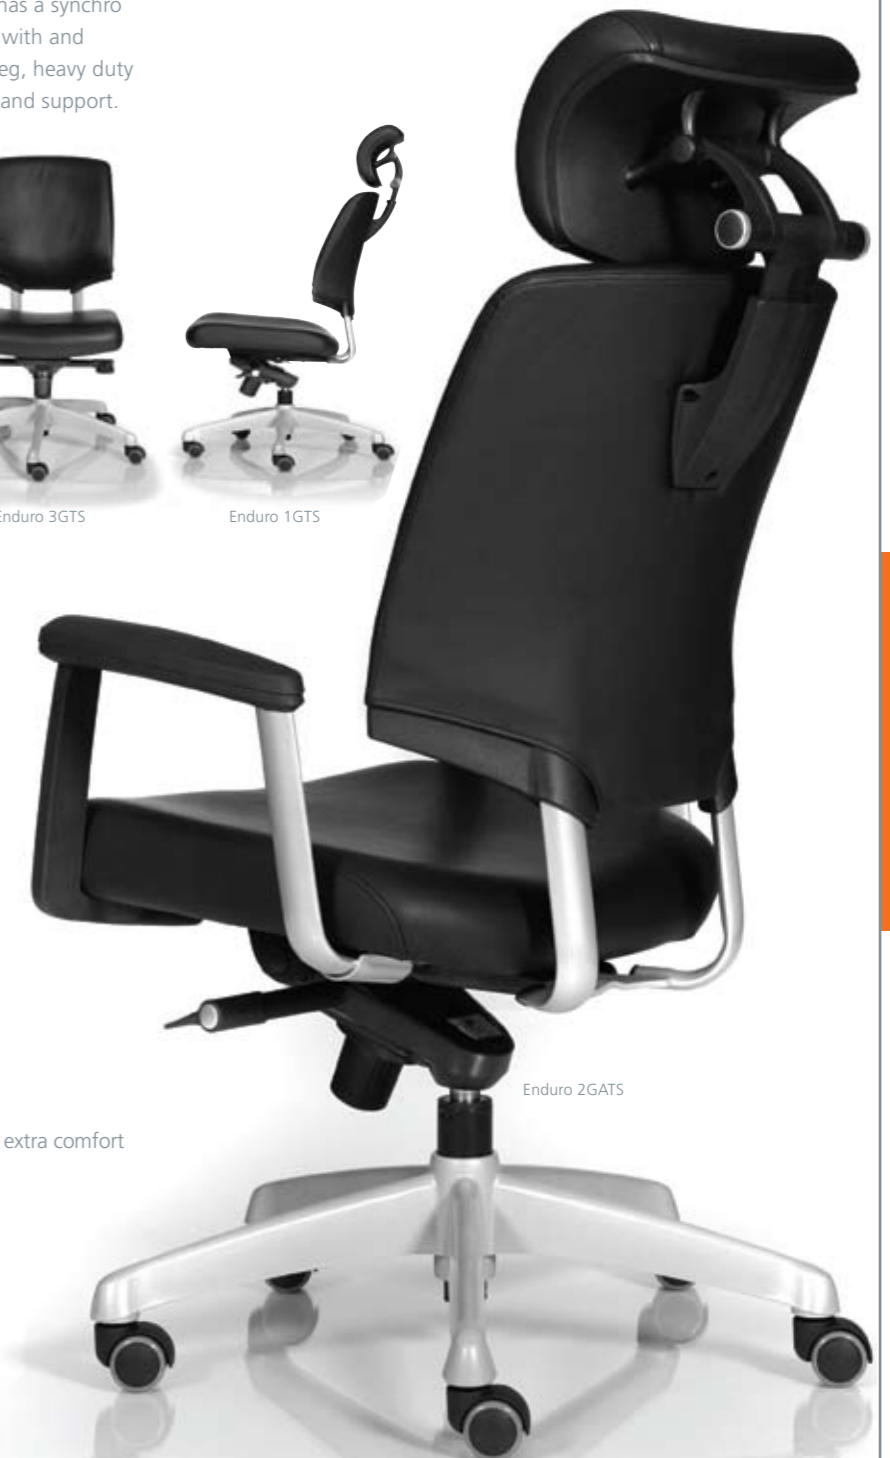

- Optional adjustable headrest
- Optional armrests
- Visitor armchair features sprung back for extra comfort